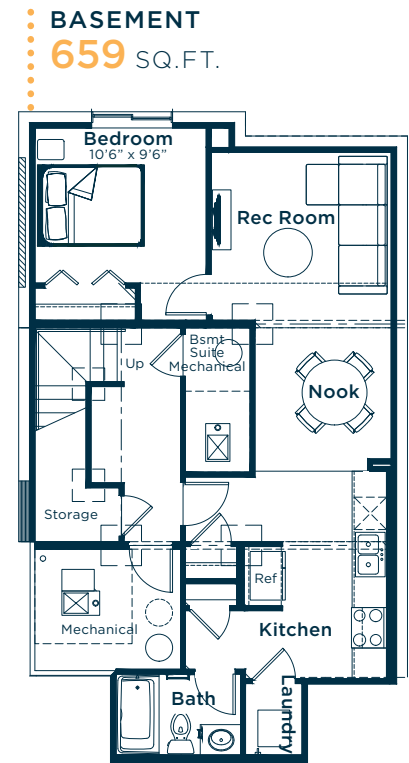

Meet the Bennett

SHOW HOME IN SILVER SPRUCE
15 SILVER SPRUCE GROVE SW CALGARY, ALBERTA

FRONT GARAGE COLLECTION **2045** SQ. FT. **3**  **2.5** 

Meet the Bennett

SHOW HOME IN SILVER SPRUCE

Options and upgrades.

MAIN FLOOR

- LVP: Quest Into the Wild

KITCHEN

- Level 2 Kitchen Upgrade
- Level 2 Electric Range
- Gasline to Kitchen
- Cabinets Riser Tight to Ceiling
- Cabinets: Glacier White
- Kitchen Island Lowers: Wrought Iron
- Engineered Stone Countertops: Venatino
- Backsplash: Atlanta Picket White
- Coffee Station Pantry

GREAT ROOM

- Half Height Electric Fireplace
- Half Height Paint Grade Mantle
- Fireplace Tile: Kronos Grey Pearl
- Short Run Conduit

SECOND FLOOR

- Built-in Desk w/ Cabinet in Flex Space
- Vaulted Ceiling in Bonus Room
- Short Run Conduit in Bonus Room and Primary Bedroom
- Carpet: Stamina Fine Silver

BASEMENT

- Developed 1 Bedroom Basement Suite
- Cabinets: Free Spirit
- Engineered Stone Countertops: Flurry
- LVP: Quest Into the Wild
- Backsplash: Marlow Cloud
- Short Run Conduit in Rec Room

EXTERIOR