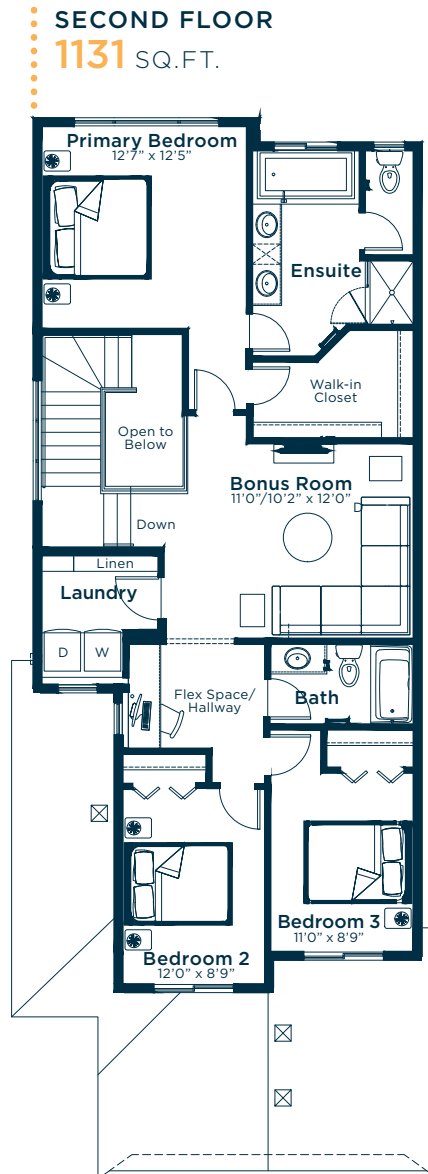

Meet the Bennett

SHOW HOME IN SILVER SPRUCE
15 SILVER SPRUCE GROVE SW CALGARY, ALBERTA

FRONT GARAGE COLLECTION **2045** SQ. FT. **3**  **2.5** 

Meet the Bennett

SHOW HOME IN SILVER SPRUCE

Options and upgrades.

MAIN FLOOR

- LVP: Quest Into the Wild

KITCHEN

- Level 2 Kitchen Upgrade
- Level 2 Electric Range
- Gasline to Kitchen
- Cabinets Riser Tight to Ceiling
- Cabinets: Glacier White
- Kitchen Island Lowers: Wrought Iron
- Engineered Stone Countertops: Venatino
- Backsplash: Atlanta Picket White
- Coffee Station Pantry

GREAT ROOM

- Half Height Electric Fireplace
- Half Height Paint Grade Mantle
- Fireplace Tile: Kronos Grey Pearl
- Short Run Conduit

SECOND FLOOR

- Built-in Desk w/ Cabinet in Flex Space
- Vaulted Ceiling in Bonus Room
- Short Run Conduit in Bonus Room and Primary Bedroom
- Carpet: Stamina Fine Silver

BASEMENT

- Developed 1 Bedroom Basement Suite
- Cabinets: Free Spirit
- Engineered Stone Countertops: Flurry
- LVP: Quest Into the Wild
- Backsplash: Marlow Cloud
- Short Run Conduit in Rec Room

EXTERIOR