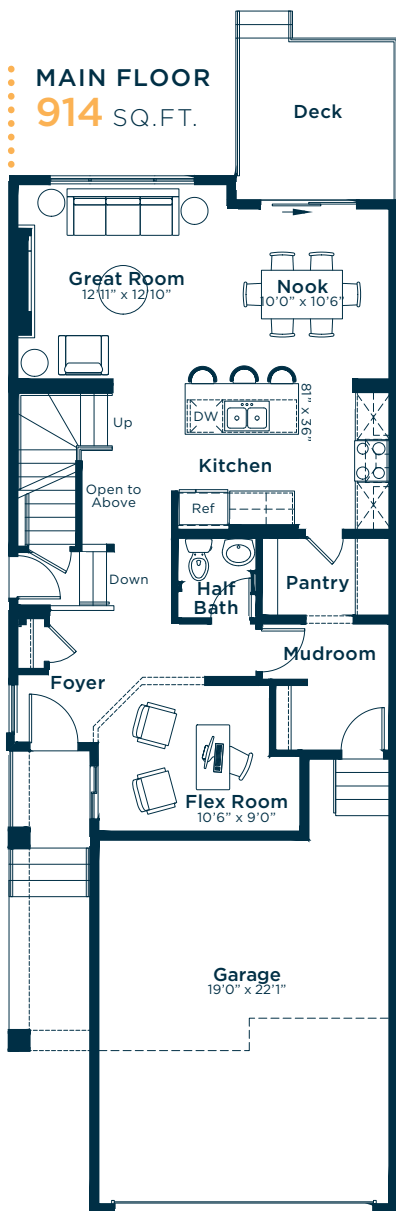

Meet the Bennett

SHOW HOME IN SILVER SPRUCE
15 SILVER SPRUCE GROVE SW CALGARY, ALBERTA

FRONT GARAGE COLLECTION **2045** SQ. FT. **3**  **2.5** 

Meet the Bennett

SHOW HOME IN SILVER SPRUCE

Options and upgrades.

MAIN FLOOR

- LVP: Quest Into the Wild

KITCHEN

- Level 2 Kitchen Upgrade
- Level 2 Electric Range
- Gasline to Kitchen
- Cabinets Riser Tight to Ceiling
- Cabinets: Glacier White
- Kitchen Island Lowers: Wrought Iron
- Engineered Stone Countertops: Venatino
- Backsplash: Atlanta Picket White
- Coffee Station Pantry

GREAT ROOM

- Half Height Electric Fireplace
- Half Height Paint Grade Mantle
- Fireplace Tile: Kronos Grey Pearl
- Short Run Conduit

SECOND FLOOR

- Built-in Desk w/ Cabinet in Flex Space
- Vaulted Ceiling in Bonus Room
- Short Run Conduit in Bonus Room and Primary Bedroom
- Carpet: Stamina Fine Silver