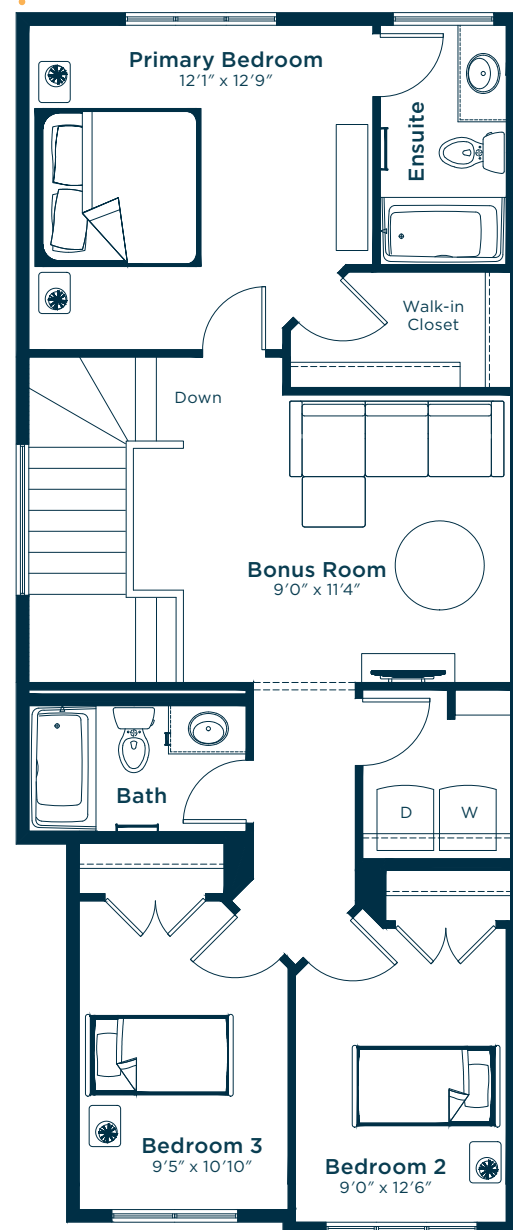

At Excel, the experience of building your home will be exciting, easy and memorable throughout the entire process.

Meet the Beckett

OA OPTIONS AVAILABLE

MAIN FLOOR 735 SQ.FT.

SECOND FLOOR 935 SQ.FT.

Ask us about these and many more Beckett floor plan options.

- Develop the basement suite below with one bedroom, rec room, flex room, kitchen and bath
- 527 SQ.FT.

- Wait... there's more!**
- We also have options for pot light arrangements, vaulted ceilings, railing and much more! Ask your Area Manager to find out more today.

- Upgrade the kitchen to Level 2 for a larger island, 42" upper cabinets, chimney-style hoodfan, under counter built-in microwave and more

- Add a basement exterior side entrance

- Add a rear deck/patio