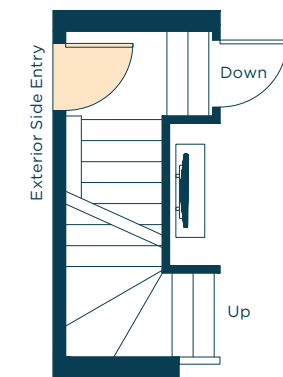

At Excel, the experience of building your home will be exciting, easy and memorable throughout the entire process.

Meet the Beckett

OA OPTIONS AVAILABLE

MAIN FLOOR 735 SQ.FT.

SECOND FLOOR 935 SQ.FT.

Ask us about these and many more Beckett floor plan options.

- Develop the basement suite below with one bedroom, rec room, flex room, kitchen and bath
- 527 SQ.FT.

- Wait... there's more!**
- We also have options for pot light arrangements, vaulted ceilings, railing and much more! Ask your Area Manager to find out more today.

- Upgrade the kitchen to Level 2 for a larger island, 42" upper cabinets, chimney-style hoodfan, under counter built-in microwave and more

- Add a basement exterior side entrance

- Add a rear deck/patio