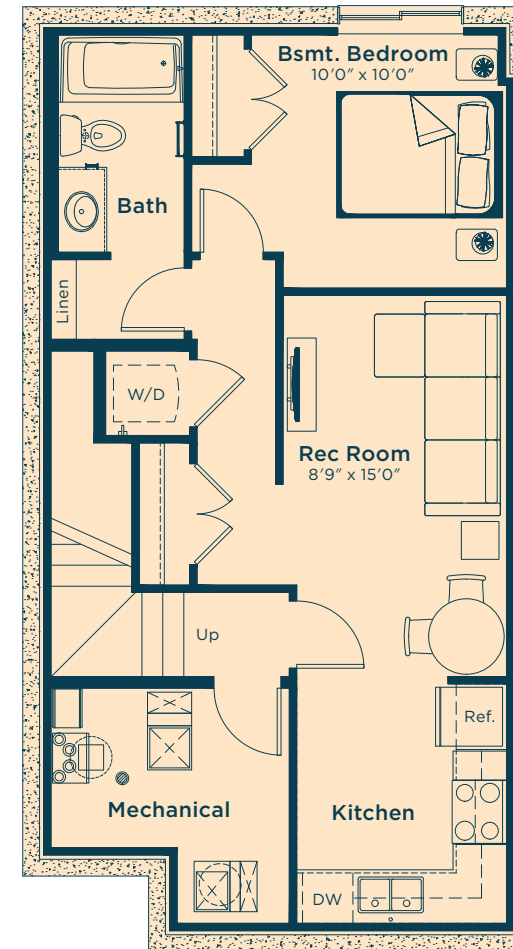

At Excel, the experience of building your home will be exciting, easy and memorable throughout the entire process.

Meet the Beckett

OA OPTIONS AVAILABLE

MAIN FLOOR 735 SQ.FT.

SECOND FLOOR 935 SQ.FT.

Ask us about these and many more Beckett floor plan options.

- Develop the basement suite below with one bedroom, rec room, flex room, kitchen and bath
- 527 SQ.FT.

- Wait... there's more!**
- We also have options for pot light arrangements, vaulted ceilings, railing and much more! Ask your Area Manager to find out more today.

- Upgrade the kitchen to Level 2 for a larger island, 42" upper cabinets, chimney-style hoodfan, under counter built-in microwave and more

- Add a basement exterior side entrance

- Add a rear deck/patio