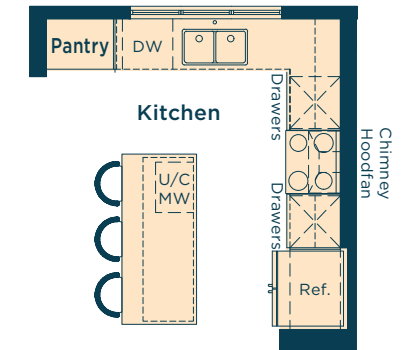

At Excel, the experience of building your home will be exciting, easy and memorable throughout the entire process.

Meet the Beckett

OA OPTIONS AVAILABLE

MAIN FLOOR 735 SQ.FT.

SECOND FLOOR 935 SQ.FT.

Ask us about these and many more Beckett floor plan options.

- Develop the basement suite below with one bedroom, rec room, flex room, kitchen and bath
- 527 SQ.FT.

- Wait... there's more!**
- We also have options for pot light arrangements, vaulted ceilings, railing and much more! Ask your Area Manager to find out more today.

- Upgrade the kitchen to Level 2 for a larger island, 42" upper cabinets, chimney-style hoodfan, under counter built-in microwave and more

- Add a basement exterior side entrance

- Add a rear deck/patio