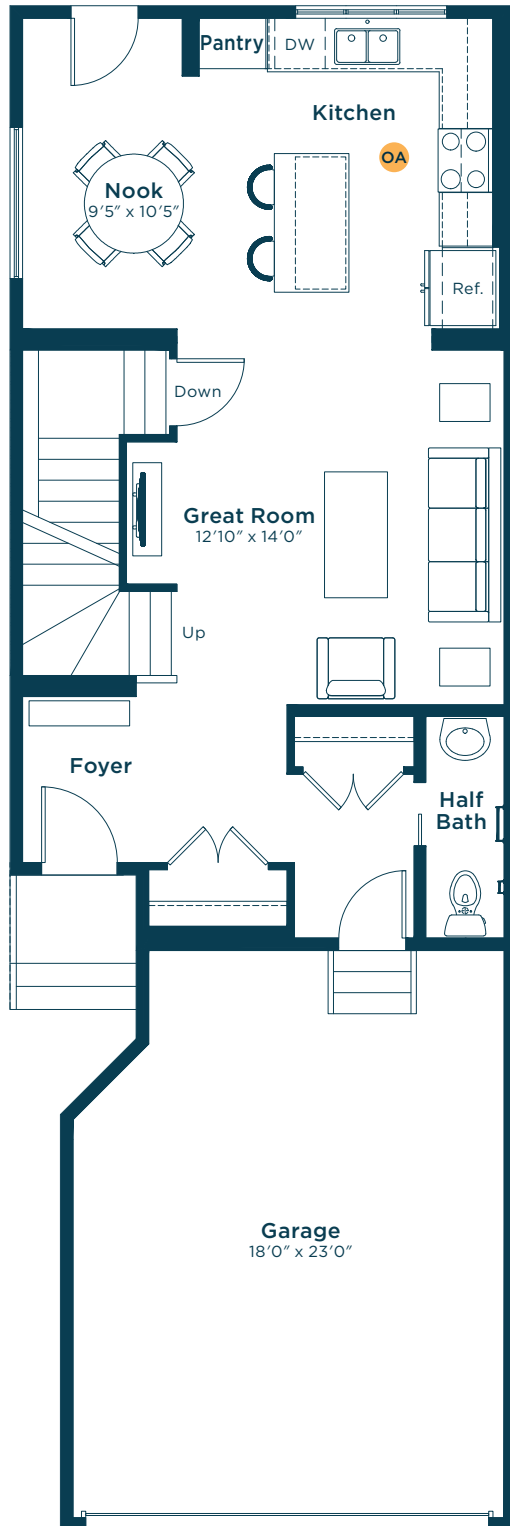

At Excel, the experience of building your home will be exciting, easy and memorable throughout the entire process.

Meet the Beckett

OA OPTIONS AVAILABLE

MAIN FLOOR 735 SQ.FT.

SECOND FLOOR 935 SQ.FT.

Ask us about these and many more Beckett floor plan options.

- Develop the basement suite below with one bedroom, rec room, flex room, kitchen and bath
- 527 SQ.FT.

- Wait... there's more!**
- We also have options for pot light arrangements, vaulted ceilings, railing and much more! Ask your Area Manager to find out more today.