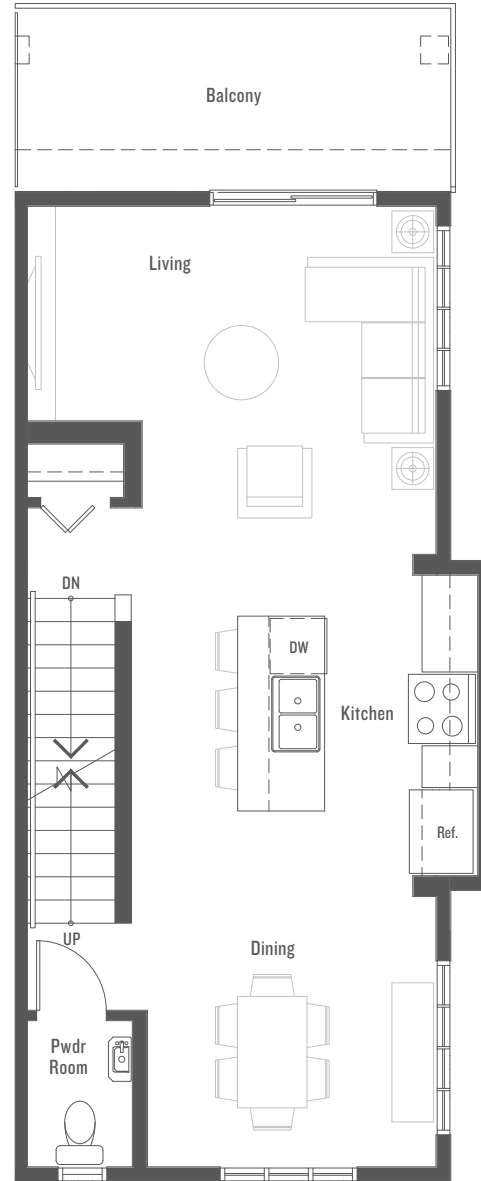

3 BEDROOM **TOTAL**
2.5 BATHROOM **1,206 SQFT**

LOWER FLOOR / GARAGE

MAIN FLOOR

UPPER FLOOR

PLAN V