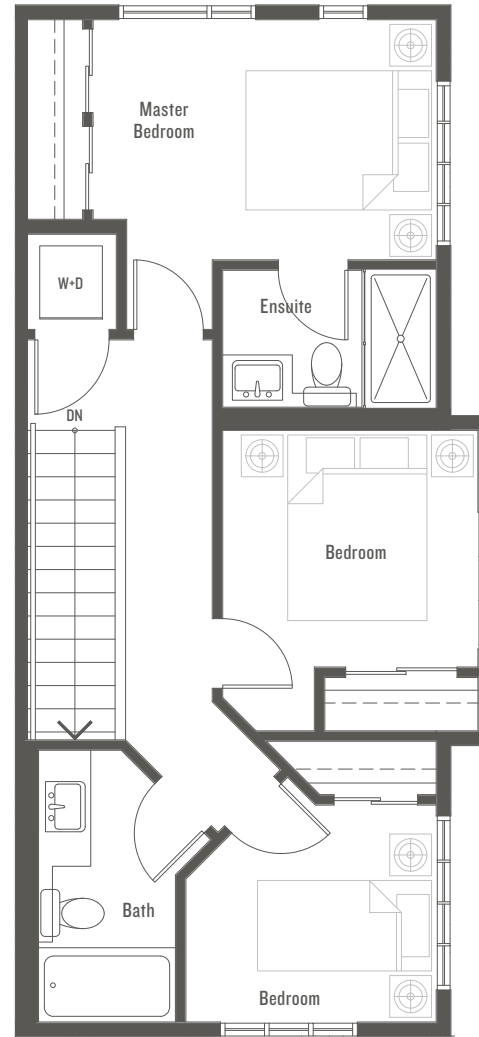

3 BEDROOM **TOTAL**
2.5 BATHROOM **1,206 SQFT**

LOWER FLOOR / GARAGE

MAIN FLOOR

UPPER FLOOR

PLAN V