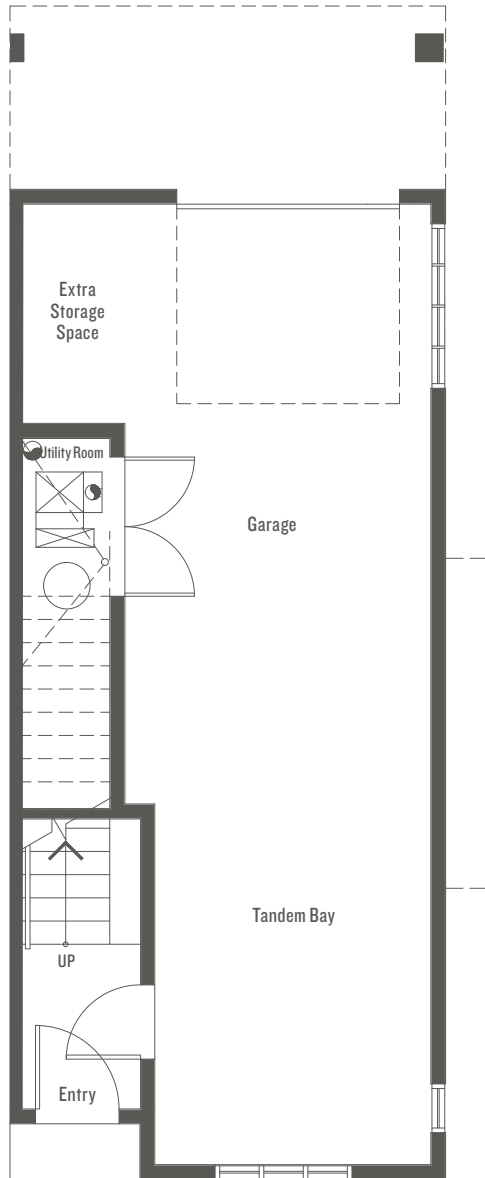

3 BEDROOM **TOTAL**
2.5 BATHROOM **1,206 SQFT**

LOWER FLOOR / GARAGE

MAIN FLOOR

UPPER FLOOR

PLAN V