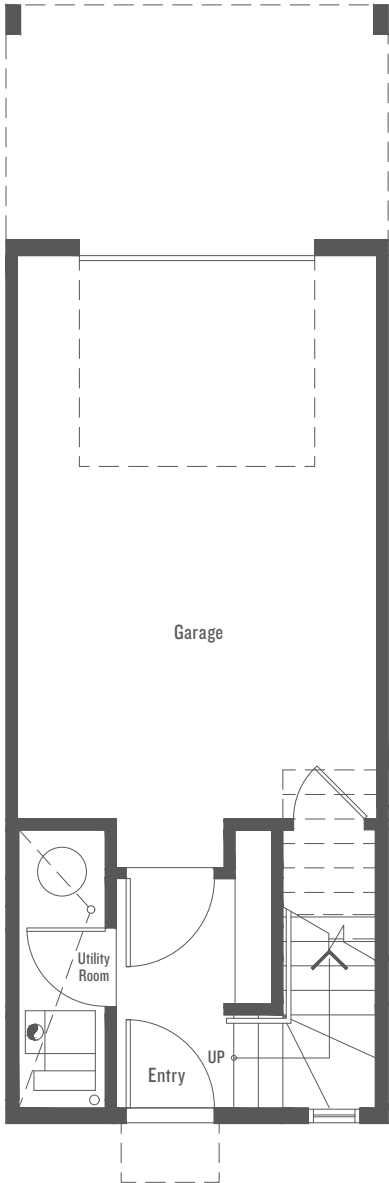

2 BEDROOM TOTAL
2 BATHROOM 935 SQFT

LOWER FLOOR / GARAGE

MAIN FLOOR

UPPER FLOOR

PLAN R