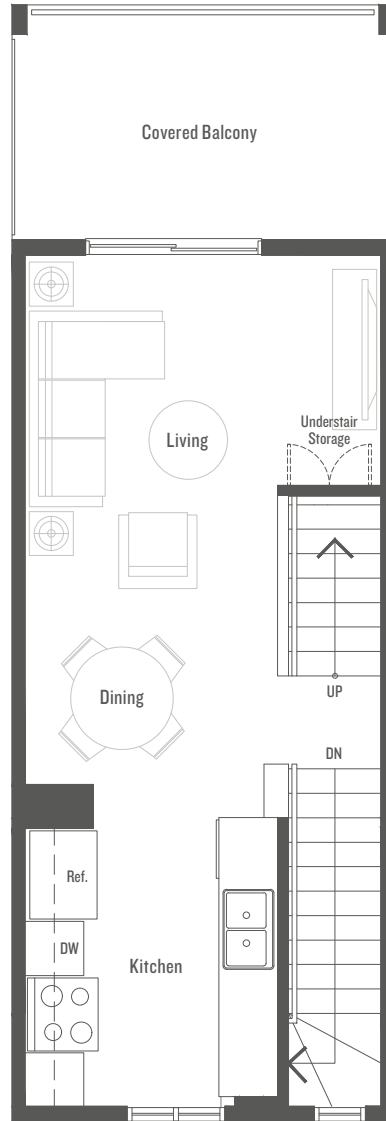

2 BEDROOM TOTAL
2 BATHROOM 935 SQFT

LOWER FLOOR / GARAGE

MAIN FLOOR

UPPER FLOOR

PLAN R