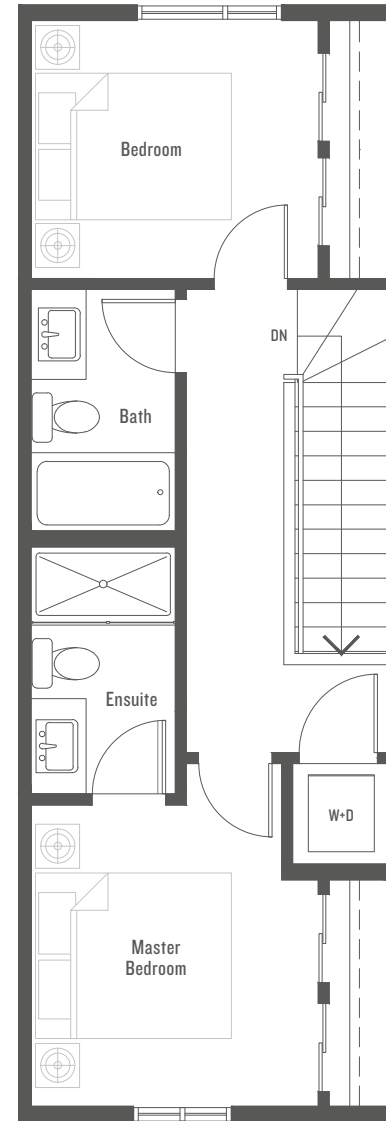

2 BEDROOM TOTAL
2 BATHROOM 935 SQFT

LOWER FLOOR / GARAGE

MAIN FLOOR

UPPER FLOOR

PLAN R